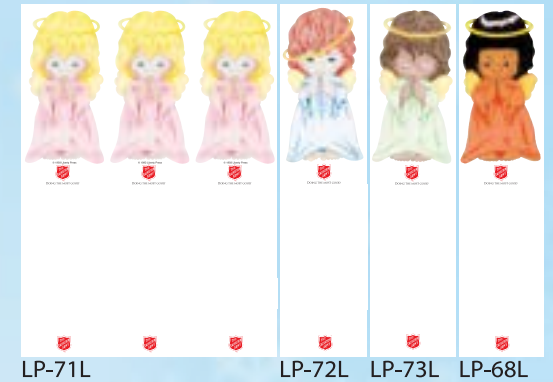

LP-14A

LP-15A

LP-16A

Christmas Critters

These cute little animal tags are adored by little children as well as complementary to our older citizens in need.

Mrs. Elderberry
LP-32C

Rachel Rabbit
LP-33C

Rocky Raccoon
LP-35C

Blue Bear
LP-40

Pink Bear
LP-41

Mr. Elderberry
LP-31C

10 3/4" X 3"
DIE-CUT
500 PER PACK
\$51.00/PACK

Laser Sheet Tags

These laser tags are ideal for customizing through your laser printer.

These 8 1/2 X 14 sheets have three evenly spaced full color tags with perforations between them for easy separation.