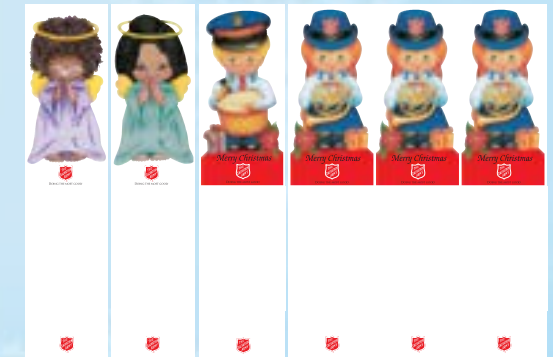

LP-70L

LP-69L

LP-74L

LP-75L